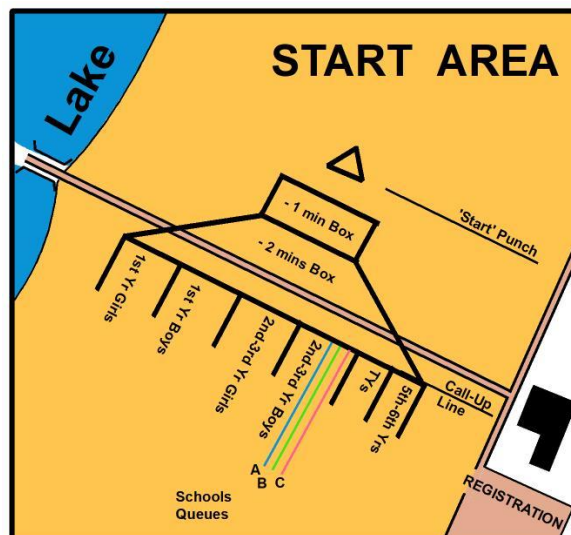

FINAL DETAILS

Event: Post Primary League – Event 2.
Date: Wednesday, 5 December 2018.
Venue: Corkagh Park, Clondalkin, Dublin 22.

Signposting: Signposting from Exit 2 on Naas Road, signposted ‘Grange Castle R136/Kingswood’. Take Exit 2 and the sign will be posted at the roundabout above, on the north side of Naas Road. **DO NOT GO PAST THE CARAVAN PARK – THIS IS THE WRONG ENTRANCE.**

Parking: Parking is in the public carpark for access to the fishing lakes. **When walking to Assembly, please TURN RIGHT when you reach the lakes and follow tapes/signs.**

Registration: Opens at 10.30am at the Assembly area.

Map: The scale is 1:7500. The map has been newly updated.

Terrain: There are 2 areas of lakes/uncrossable marsh on the competition area. There are also a number of streams and perhaps wet gullies. Care should be taken by competitors near the water. There are plenty of bridges to cross. There is a children’s playground in the park. Please take care that the activities here are undamaged.

Courses:

Category	Length
1st Yr Girls	2.4k
1st Yr Boys	2.8k
2nd-3rd Yr Girls (A)	3.0k
2nd-3rd Yr Boys (A)	3.5k
TY Girls (A)	3.3k
TY Boys (A)	4.3k
5th-6th Yr Girls (A)	3.3k
5th-6th Yr Boys (A)	4.6k
5th-6th Yr Girls (B)	2.4k
5th-6th Yr Boys (B)	2.8k

Start Area: